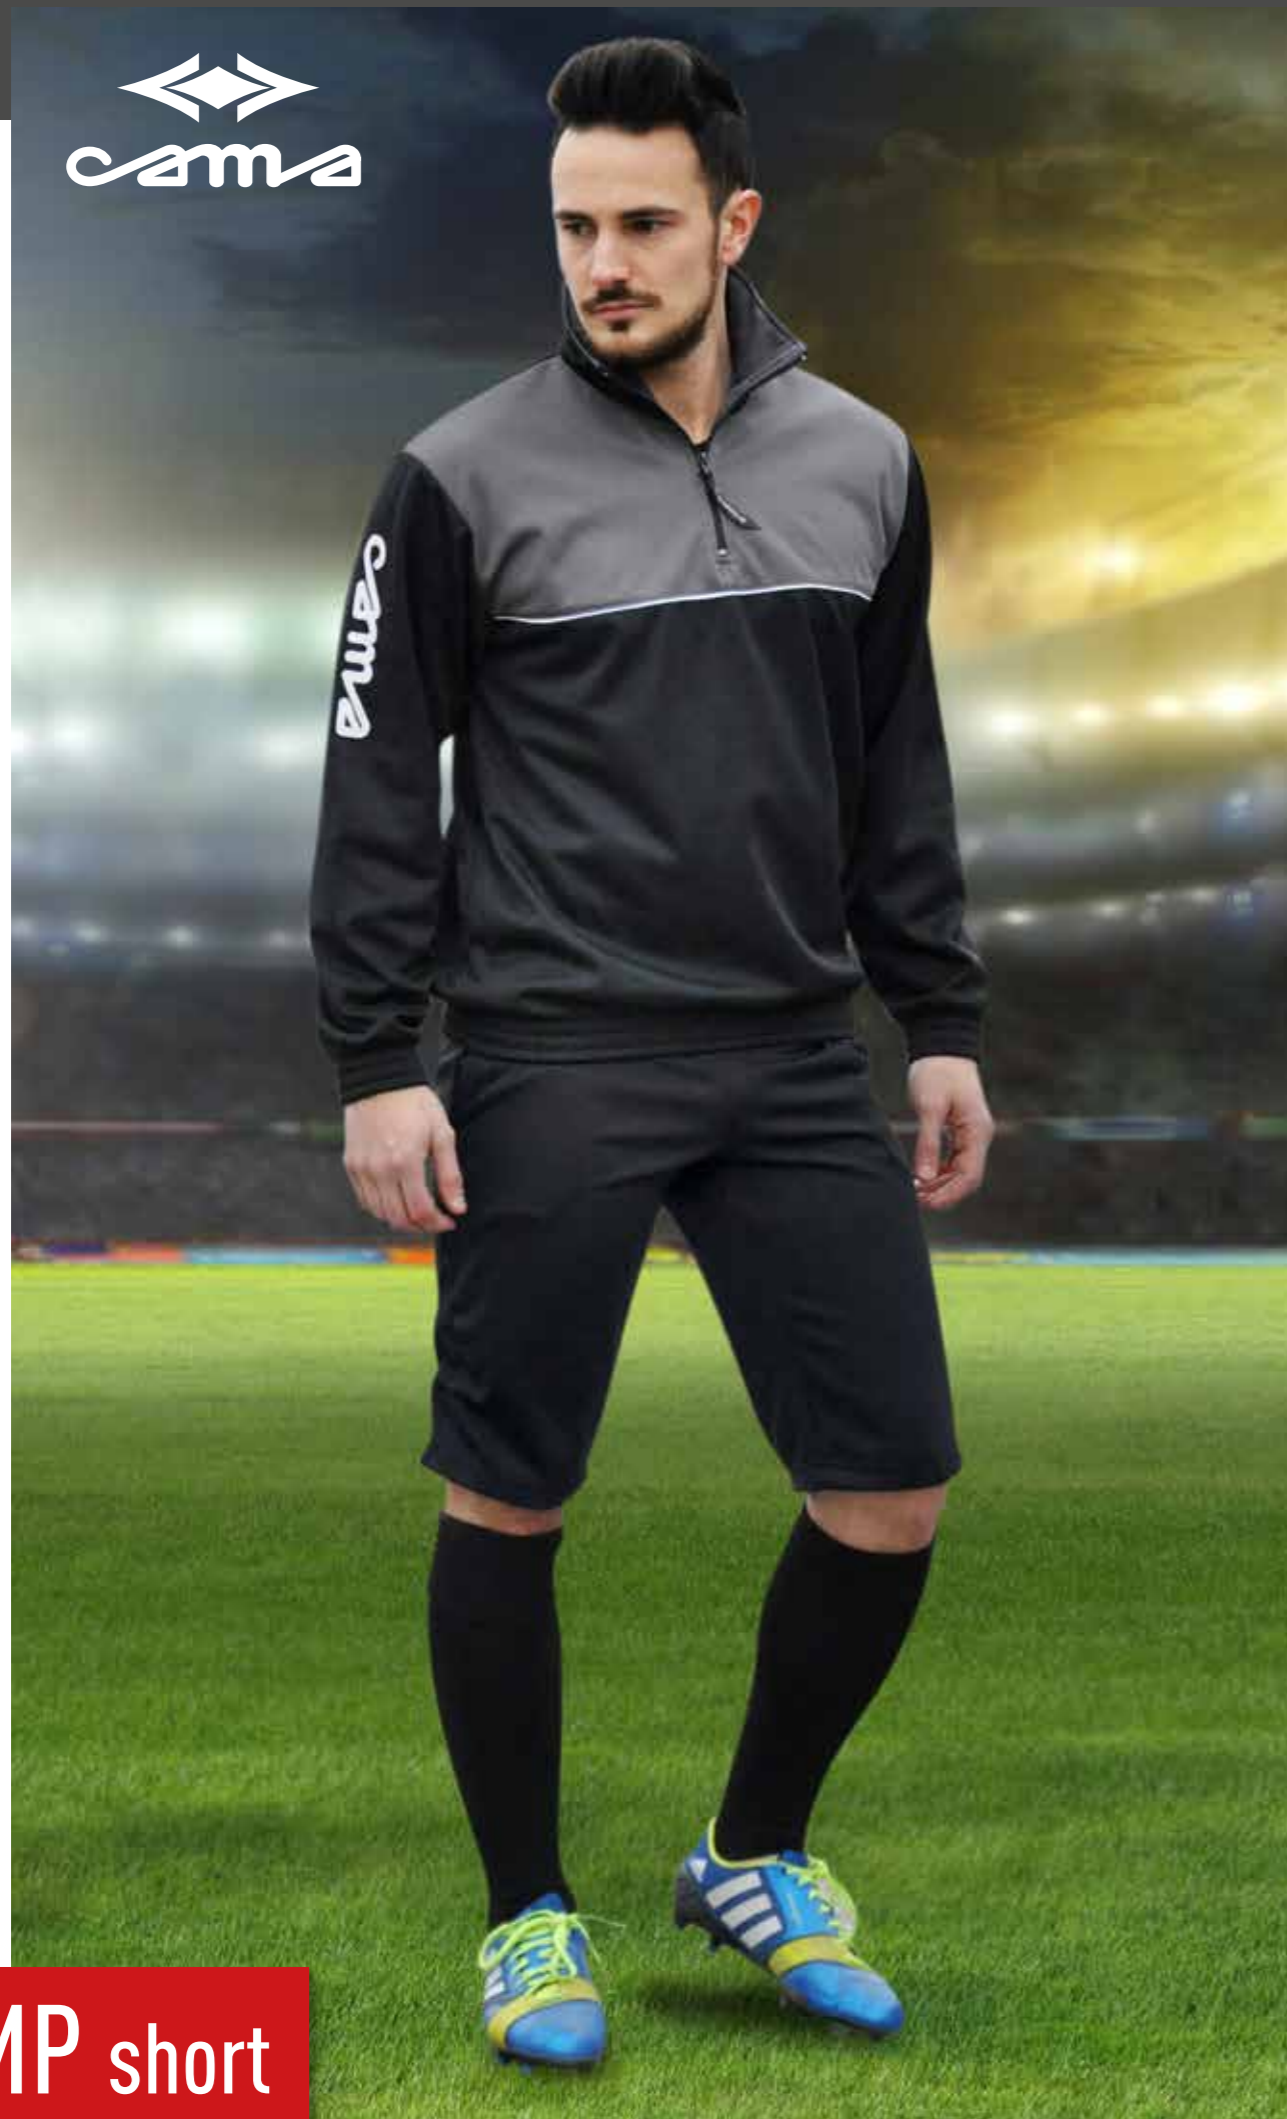

the technology

cama

JUMP short